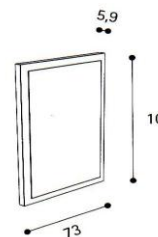

**Headboard like panel  
 in the wall 270cm with  
 2 single ring 190x80cm  
 and 2 bedside table  
 27x48x65cm**

..... € + VAT 15 %

**Wardrobe "Plano" with 3 doors and 2 internal drawers 141x207cm**

Available colour

Dark oak

..... € + VAT 15 %

**"Contract" bedside table 1 drawer 50x27x50cm**

Available colour

Light oak

..... € + VAT 15 %

**Mirror "King" can be both vertically or horizontally 160x3x82cm**

Available Colour

Cherry Dark oak Light oak

..... € + VAT 15 %

**Mirror "Kaly" can be both vertically or horizontally 105x73x5,9cm**

Available colour

Dark oak Light oak

..... € + VAT 15 %

Structure

Dark oak

..... € + VAT 15 %

..... € + VAT 15 %

..... € + VAT 15 %

135 x 38 x 88 H

180 x 38 x 88 H

Comp. "Pescarosa" 240cm with 1 wall unit 4 doors, and shelves "Victor" and 2 bases unit.

Structure

Dark oak