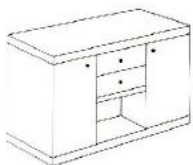

**Comp.13 “Ribo” 240cm with 1 wall unit 4 doors, 2 shelves and 2 bases unit**

..... € + VAT 15 %

Structure

Dark oak Cherry

Doors

Red

Sand

**Mobile dresser  
 “Logica” 2 doors and  
 4 drawers  
 180x38x88cm**

..... € + VAT 15 %

..... € + VAT 15 %

..... € + VAT 15 %

135 x 38 x 88 H

180 x 38 x 88 H

Comp. "Pescarosa" 240cm with 1 wall unit 4 doors, and shelves "Victor" and 2 bases unit.

Structure

Dark oak